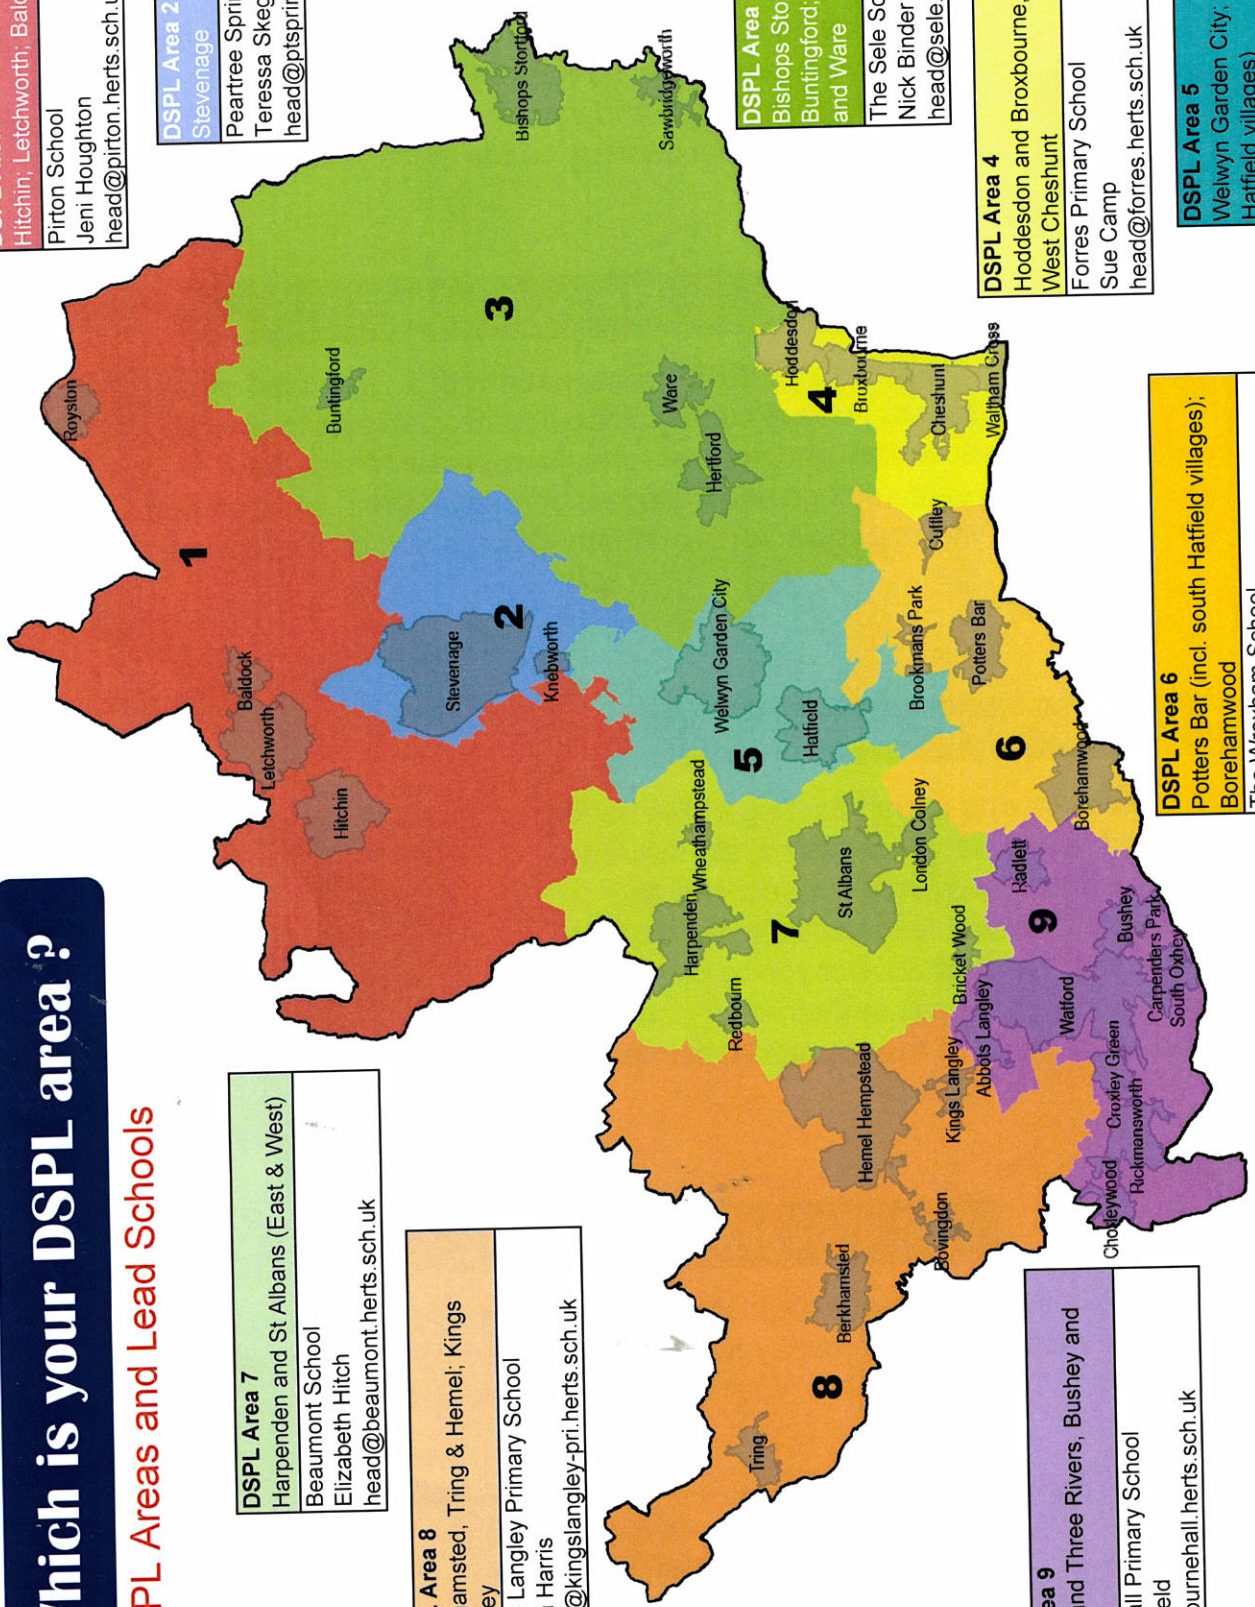

Which is your DSPL area ?

DSPL Areas and Lead Schools

DSPL Area 7
Harpenden and St Albans (East & West)
Beaumont School
Elizabeth Hitch
head@beaumont.herts.sch.uk

DSPL Area 8
Berkhamsted, Tring & Hemel; Kings Langley
Kings Langley Primary School
Paula Harris
head@kingslangley-pri.herts.sch.uk

DSPL Area 9
Watford and Three Rivers, Bushey and Radlett
Bournehall Primary School
Jill Litchfield
head@bournehall.herts.sch.uk

DSPL Area 6
Potters Bar (incl. south Hatfield villages); Borehamwood
The Wroxham School
Alison Peacock
head@thewroxham.net

DSPL Area 1
Hitchin; Leitchworth; Baldock; Royston
Pirton School
Jeni Houghton
head@pirton.herts.sch.uk

DSPL Area 2
Stevenage
Peartree Spring Infants
Teresa Skeggs
head@ptspringinfants.herts.sch.uk

DSPL Area 3
Bishops Stortford and Sawbridgeworth; Buntingford; Watton-at-Stone, Hertford and Ware
The Sele School
Nick Binder
head@sele.herts.sch.uk

DSPL Area 4
Hoddesdon and Broxbourne, Cheshunt; West Cheshunt
Forres Primary School
Sue Camp
head@forres.herts.sch.uk

DSPL Area 5
Welwyn Garden City, Hatfield (excl. south Hatfield villages)
Homerswood Primary & Nursery Sch.
Debbie Shirley
head@homerswood.herts.sch.uk

OS OpenData™ Contains Ordnance Survey data © Crown copyright and database right 2014. You must not delete this acknowledgement. You are free to copy and distribute this map.